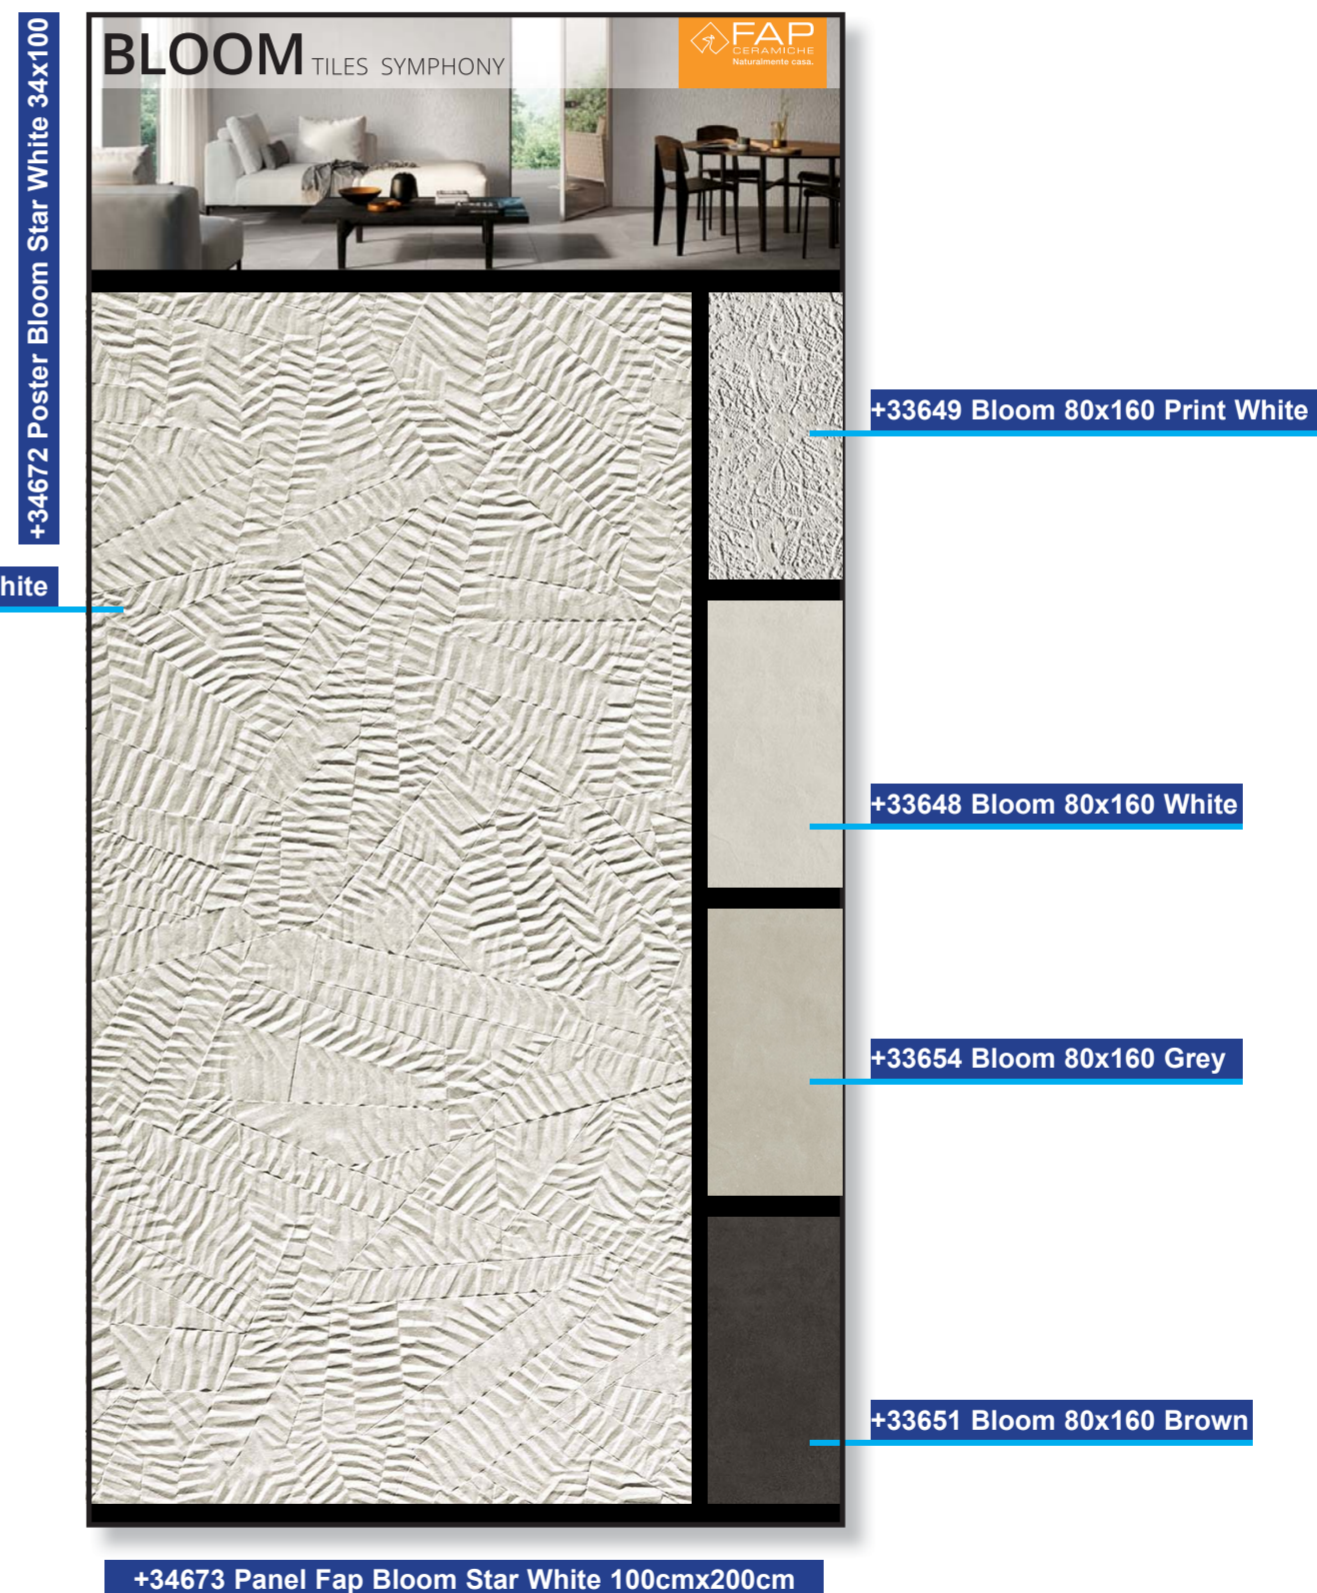

BLOOM > 80x160

GRANDE FORMATO. GRANDE BELLEZZA.
FINALMENTE ANCHE IN PASTA BIANCA.

BIG ON SIZE, BIG ON BEAUTY. AND FINALLY
AVAILABLE IN A WHITE-BODY VERSION.

Красота в воплощении крупного формата
становится достижимой.

BEAUTY FLOURISHES AND
BECOMES EASIER ON THE
LARGE-SIZE TILES

> 80x160

ОТДЕЛ ПО РАБОТЕ С ДИЛЕРАМИ :

(495) 933 - 50 - 33

(495) 935 - 86 - 34

(495) 989 - 73 - 93

Artisan

+34674 Poster Bloom Star White 100,5cmx201,5cm Artisan

+34675 Panel Fap Bloom Star White 100,5cmx201,5cm Artisan